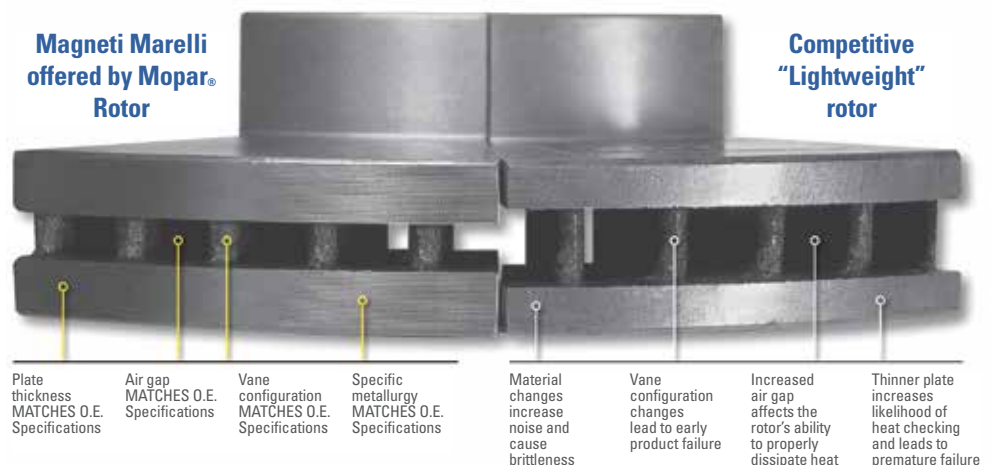

MAGNETI MARELLI OFFERED BY MOPAR® ROTOR VS. COMPETITIVE "LIGHTWEIGHT" ROTOR

Magneti Marelli Offered by Mopar® rotors match the original plate thickness, air gap and vane configurations. Many competitive rotors have design modifications that do not match O.E. specifications, which affect the rotor's ability to properly absorb heat, and could compromise the safety of the brake system.